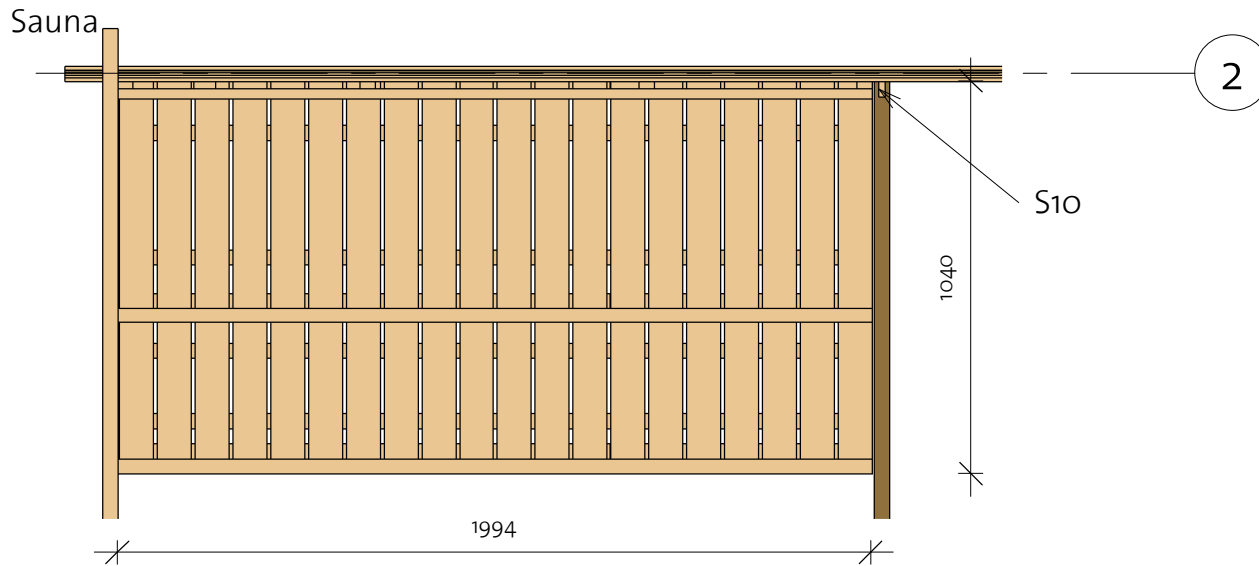

# Sisesauna 40 (200x200)

# Sisesauna 40 (200x200)

Roof 1

Roof				
Mark	Profile	Profile	Count	Length
RSB1	40x120		1	1994
RSB2	40x120		3	2140
RSF	Boards 15x110		18	1994

Insulation		
Profile	Count	Length
Insulation 30 Sauna	3	2000

# Sisesauna 40 (200x200)

Sauna				
Mark	Type	Profile	Count	Cut Length
S1	40x120		2	1994
S2	40x40		8	1994
S3	40x40		4	800
S4	40x40		2	386
S4	40x40		1	800
S5	28x42		5	1994
S6	18x40		2	322
S6	28x90		1	600
S7	28x120		2	1994
S8	28x90		11	600
S9	28x90		11	400
S10	18x40		2	2200

# Sisesauna 40 (200x200)

List of all items

Door Schedule				
Mark	Type	Width	Height	Count

SDR	Sauna door right	685	1920	1
-----	------------------	-----	------	---

Fasteners & Extras		
Name	Type	Count

Bolts	M8 x 70	6
Screws	5,0 x 70	25