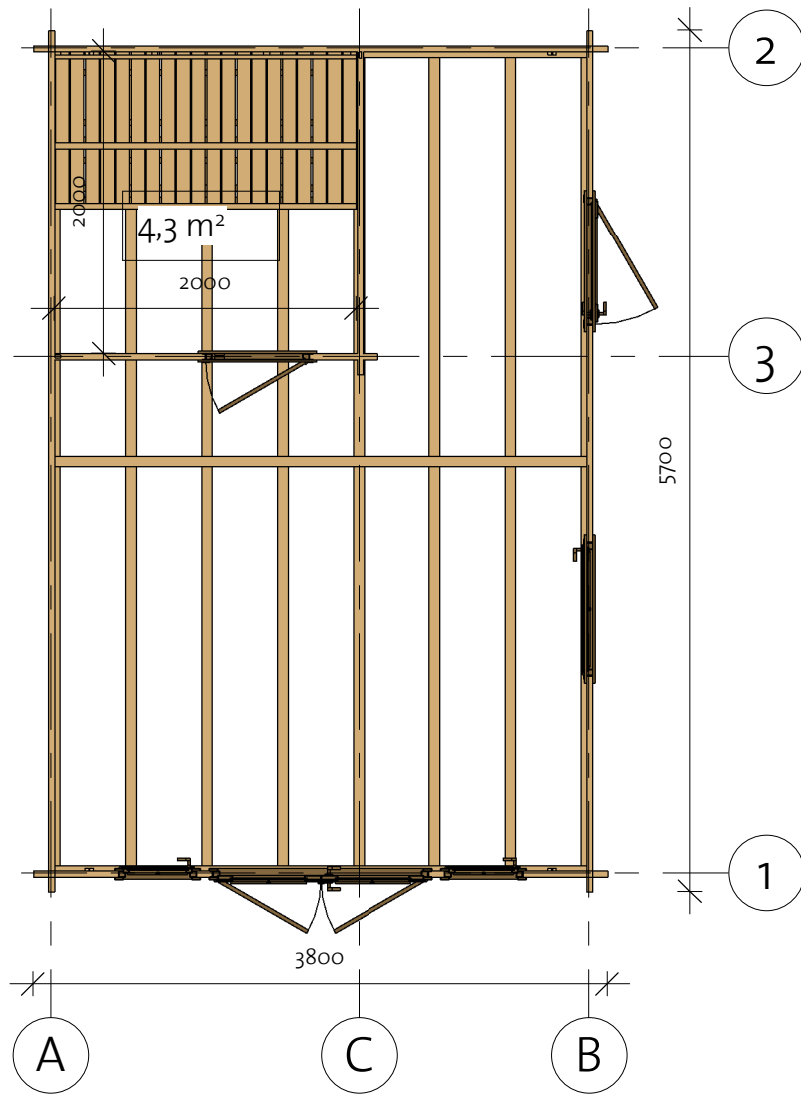

# Sisesauna 40 (200x200)

# Sisesauna 40 (200x200)

Roof 1

Roof				
Mark	Profile	Profile	Count	Length
RSB1	40x120		1	1994
RSB2	40x120		3	2140
RSF	Boards 15x110		18	1994

Insulation		
Profile	Count	Length
Insulation 30 Sauna	3	2000

# Sisesauna 40 (200x200)

Sauna				
Mark	Type	Profile	Count	Cut Length
S1	40x120		2	1994
S2	40x40		8	1994
S3	40x40		4	800
S4	40x40		2	386
S4	40x40		1	800
S5	28x42		5	1994
S6	18x40		2	322
S6	28x90		1	600
S7	28x120		2	1994
S8	28x90		11	600
S9	28x90		11	400
S10	18x40		2	2200

# Sisesauna 40 (200x200)

List of all items

Door Schedule				
Mark	Type	Width	Height	Count

SDR	Sauna door right	685	1920	1
-----	------------------	-----	------	---

Fasteners & Extras		
Name	Type	Count

Bolts	M8 x 70	6
Screws	5,0 x 70	25